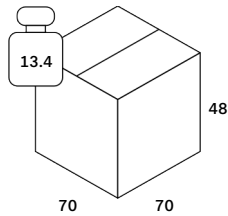

## Dimensions

General Dimensions	
Width (cm)	<b>49/62</b>
Depth (cm)	<b>49/62</b>
Height (cm)	<b>30/38</b>
Net weight (kg)	<b>6.2</b>

# Outdoor tray coffee table set - aluminium - Dark Bronze - round - S/L - trays not included 62/62/38

30009

## Packaging

Packaging General	
Packaging with outer crate	No
Packaging with inner pallet	Yes
Carton box density (burst strength)	<b>275 lbs per square inch</b>

Packaging Material Details				
Material	Weight (gram)	Percentage	Recycled	Recyclable
EVA	243	3%	No	Yes
WOOD	1,537	21%	No	Yes
CARTON/PAPER	5,421	76%	No	Yes

## Packaging Details

Pack length (cm)	<b>70</b>	Vol (m3)	<b>0.2352</b>
Pack width (cm)	<b>70</b>	GW (kg)	<b>13.4</b>
Pack thickness (cm)	<b>48</b>	EAN	<b>5404023628947</b>